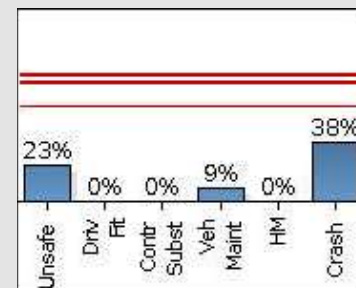

Ratings / Scores

**CAB Financial Rating** (2/14/17)

**DOT Rating** (8/31/09)

Satisfactory

**ISS-CAB** (8/6/18)

Pass (25 - Safety)\*

**\* CAB BASIC Scores** (7/27/2018)

80%	HM
75%	Driv Fit Veh Maint Contr Sub
60%	Unsafe Crash HOS

<span style="color: red;">■</span>	Alert
<span style="color: blue;">■</span>	No Alert

\*Computed by CAB

**GREEN STATUS**

**ISS SCORE - 25**

**NO ALERTS**

**\$6,138 PER UNIT**